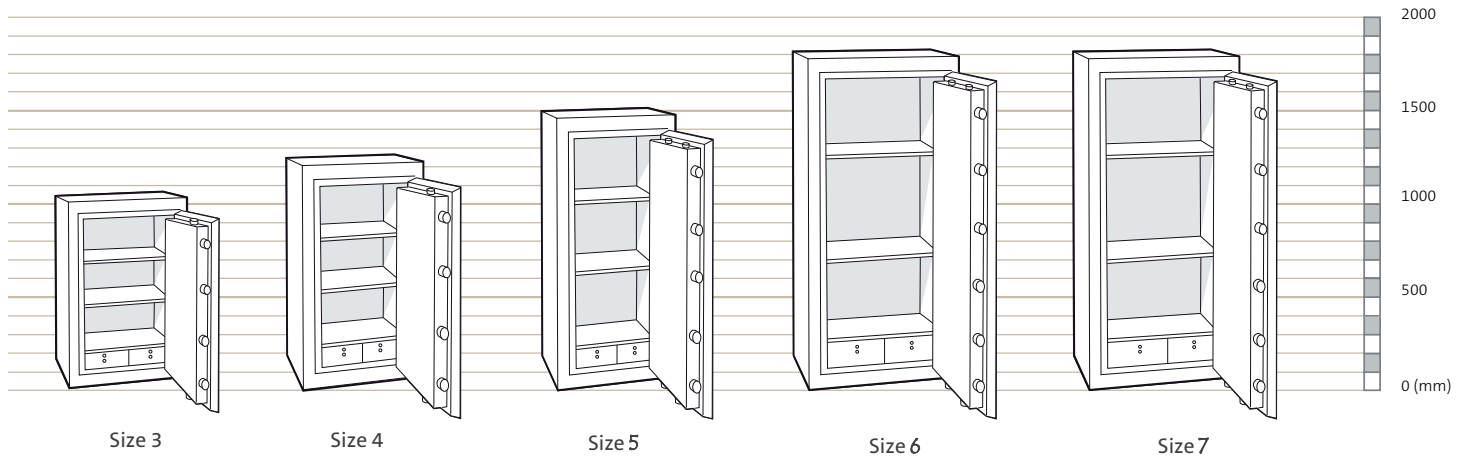

EUROPA GIII

LOCKS

All Chubb safes' locks are tested to Vds and conform to EN 1300.

Europa offers Key Lock and Keyless Combination Locking as standard.

A wide variety of electronic, time delay locks can be fitted on request

CERTIFIED

Burglary resistant tested and certified by ECB•S according to EN 1143-1. Certified to Level 3 according to AS/NZS 3809 (Safes and Strongrooms).